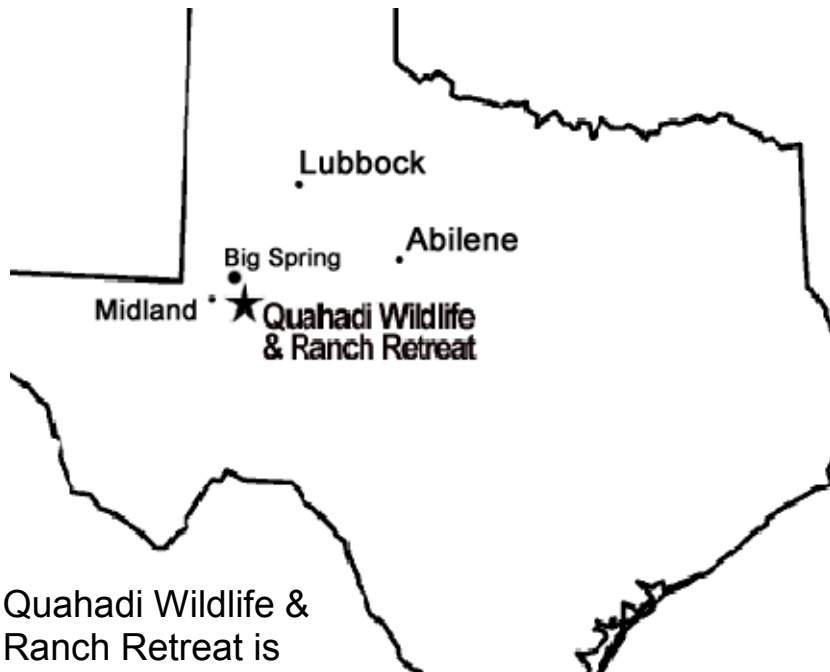

Come experience the difference !

Quahadi Wildlife & Ranch Retreat

Quahadi Wildlife & Ranch Retreat is located approximately one hour east of the Midland-Odessa airport and about 20 miles from the Big Spring Airpark, which is 250 miles west of Ft. Worth on Interstate 20.

The Borden County Ranch comprises 16,000 acres and is located about 45 minutes north of Big Spring, Texas.

QUAHADI WILDLIFE & RANCH RETREAT is located on the L.S. McDowell Ranches in west Texas.

There are two ranches, covering three counties and 50,000 acres.

The Glasscock/Howard County Ranch, which is where the Headquarters area is located, comprises 34,000 acres and is approximately 20 miles south of Big Spring, Texas.

QUAHADI WILDLIFE & RANCH RETREAT GLASSCOCK COUNTY RANCH