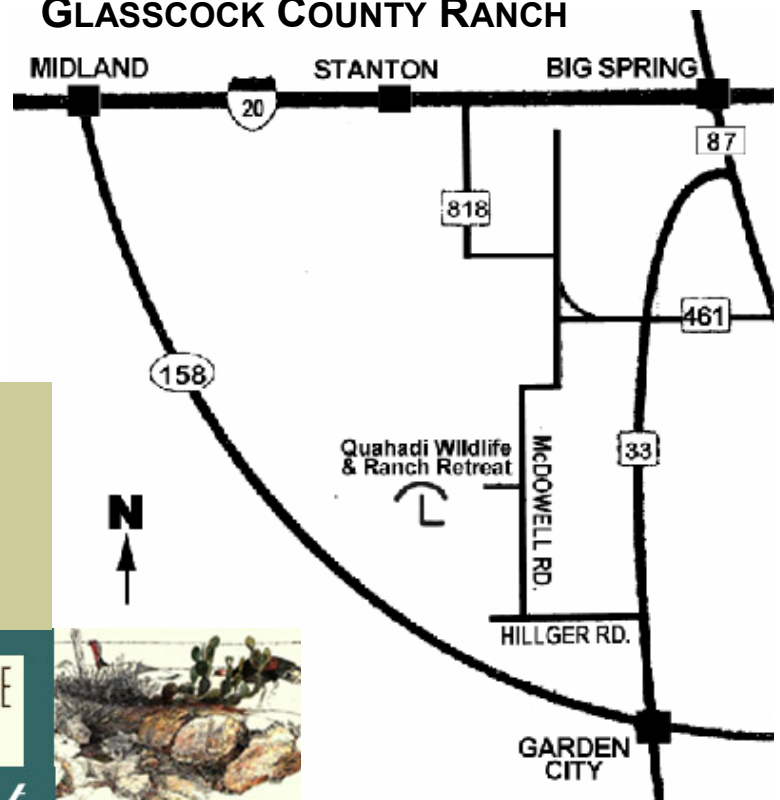

Come experience the difference !

Quahadi Wildlife & Ranch Retreat

Quahadi Wildlife & Ranch Retreat is located approximately one hour east of the Midland-Odessa airport and about 20 miles from the Big Spring Airpark, which is 250 miles west of Ft. Worth on Interstate 20.

The Borden County Ranch comprises 16,000 acres and is located about 45 minutes north of Big Spring, Texas.

QUAHADI WILDLIFE & RANCH RETREAT is located on the L.S. McDowell Ranches in west Texas.

There are two ranches, covering three counties and 50,000 acres.

The Glasscock/Howard County Ranch, which is where the Headquarters area is located, comprises 34,000 acres and is approximately 20 miles south of Big Spring, Texas.

QUAHADI WILDLIFE & RANCH RETREAT GLASSCOCK COUNTY RANCH